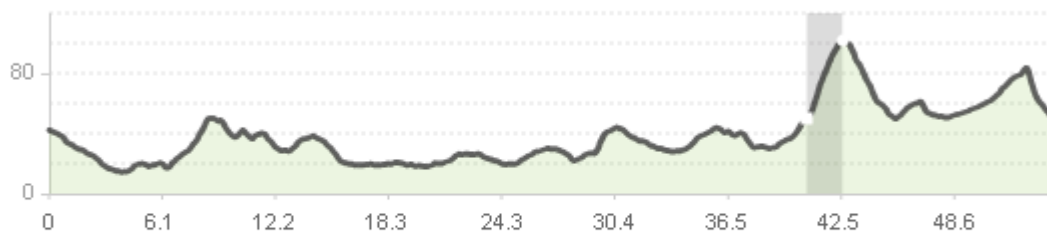

### **Western Tours**

Distance = 49kms

Max Elevation = 117m

Total climbing = 249m

**Brief Description:** L @ Carrington Rd & along bike track, R @ Central Park Dr, Onto Triangle Rd, R @ Makora Rd, R @ Royal Rd, L @ Moire Rd, R @ West Harbour Dr, R @ Luckens Rd, Onto Marina View Dr, R @ Wiseley Rd, L @ Hobsonville Rd, Slight right at Brigham Creek Rd, R @ Kauri Rd, L @ Puriri Rd, R @ Waimarie Rd, L @ Totara Rd, R @ Riverlea Rd, L @ Bristol Rd, L @ Dale Rd, R @ Totara Rd, R @ Brigham Creek Rd, R @ SH 16, Onto Main Rd, L @ Trigg Rd, L @ Foster Rd, Onto Awa Rd, R @ Tawa Rd, R @ Waitakere Rd, Onto Swanson Rd

#### **ELEVATION**

**42.23 m**  
Start Elev

**117.0 m**  
Max Elev

**249.0 m**  
Gain