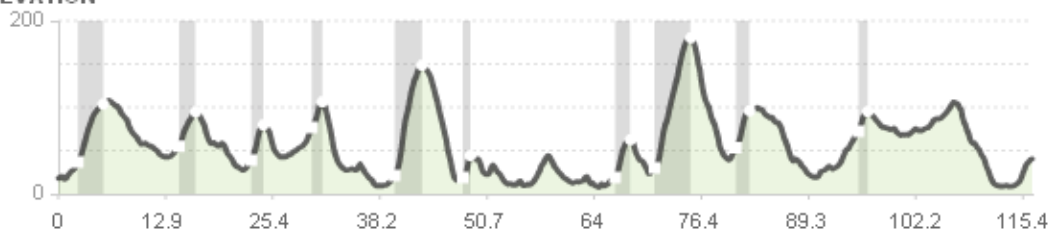

Mangawhai

Distance = 116kms

Max Elevation = 204m

Total climbing = 955m

Brief Description: Central Park Dr, Onto Triangle Rd, L @ Don Buck Rd, R @ Redhills Rd, Onto Nixon Rd, Onto Taupaki Rd, Onto Old North Rd, R @ Peak Rd, R @ Kaipara Coast Hwy, Onto Port Albert Rd, L SH1 @ Wellsford, R @ Mangawhai Rd continue on to Mangawhai Heads

ELEVATION

18.19 m
Start Elev

204.0 m
Max Elev

955.0 m
Gain